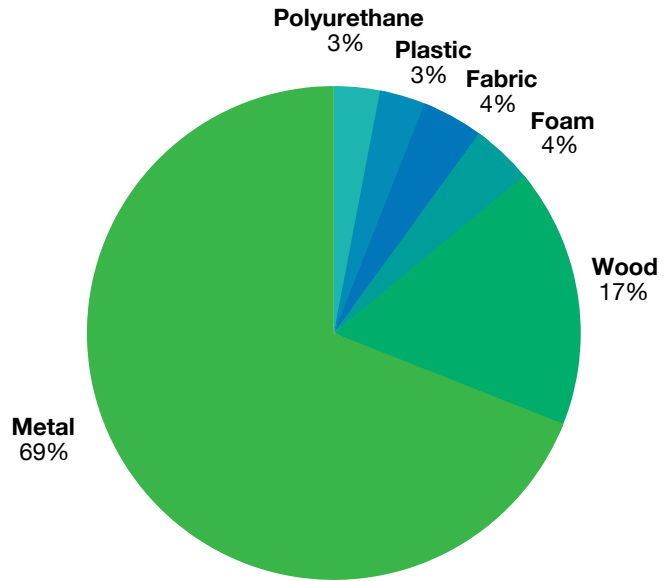

# 247HD

Environmental  
Sustainability

# 247hd | 247 Series

ENVIRONMENTAL PRODUCT SUMMARY

## Recycled Content

**72%**  
Recyclable