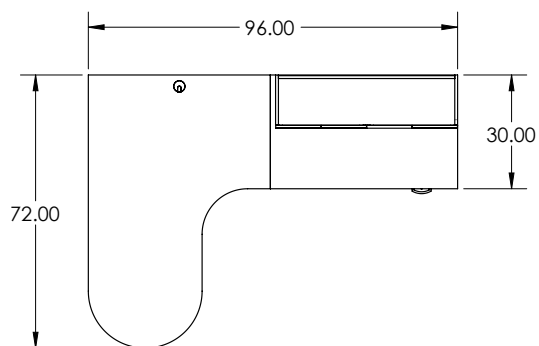

MARATHON TYPICAL 1 (L-SHAPED)

Included Furniture:

- Marathon J Piano Shape Desk (Left) 48" x 72"
- Marathon Rectangular Desk (Partial) 30" x 48"
- Marathon Hutch 48" W/ (4) 12" Doors
- Marathon Mobile BBF (3-Drawer)

* Please contact your Sales Representative for pricing.