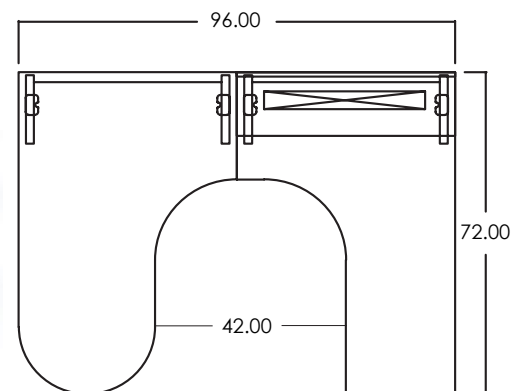

The LaCrosse (Flexstation U-Shape)

Included Furniture:

1. Piano Peninsula Worksurface 48" x 72"
   - Square Shoe Worksurface 30" x 48"
   - Universal Overhead (Laminate)
   - Mobile Pedestal Box/File 24"
2. Please contact your Sales Representative for pricing.