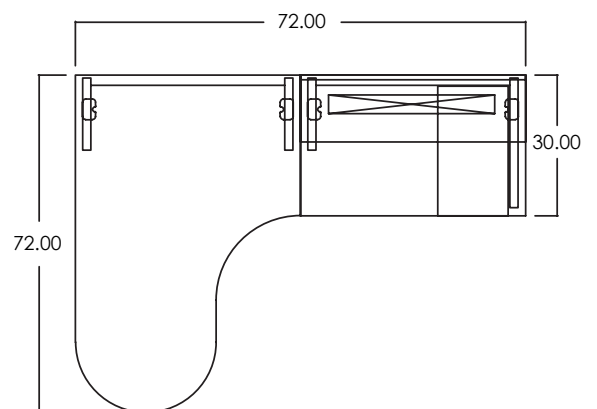

FLEX STATION TYPICAL 5 (L-SHAPED)

Included Furniture:

- Piano Peninsula Worksurface 48" x 72"
- Workzone Basic Worksurface 30" x 48"
- Universal Overhead (Laminate)
- Mobile Pedestal Box/File 30"

* Please contact your Sales Representative for pricing.