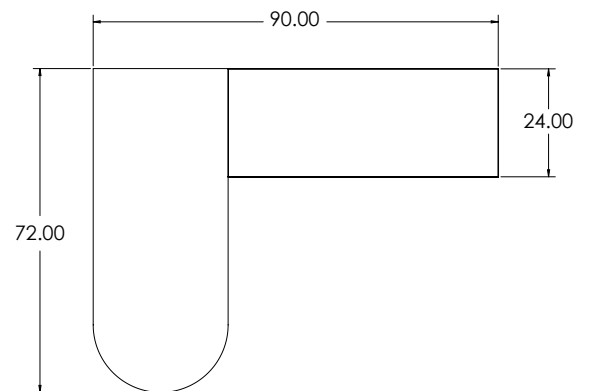

MARATHON TYPICAL 2: (L-SHAPE W/ ADJ. RETURN)

Included Furniture:

1. Marathon D-Shaped Desk (Left) 30" x 72"
   - RA Bonita ET Adjustable Height Table 24" x 60"
   - Joey pedestal Box/File (Worksurface Mounted)
2. Please contact your Sales Representative for pricing.