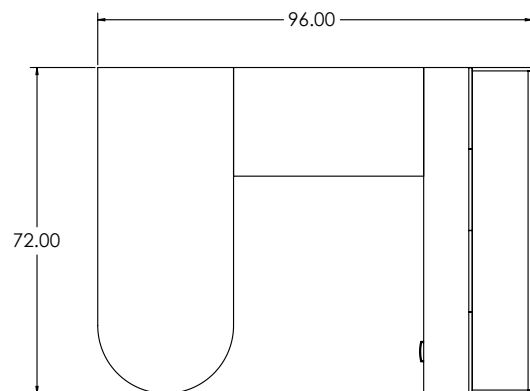

MARATHON TYPICAL 3 (U-SHAPED)

Included Furniture:

1. Marathon D-Shaped Desk (Left) 30" x 72"
   - Marathon Bridge 24" x 42"
   - Marathon Rectangular Desk 24" x 72"
   - Marathon 72" Hutch W/ (4) 18" Doors
   - Marathon 72" Tackboard
   - Marathon Mobile BBF (3-Drawer)
2. Please contact your Sales Representative for pricing.