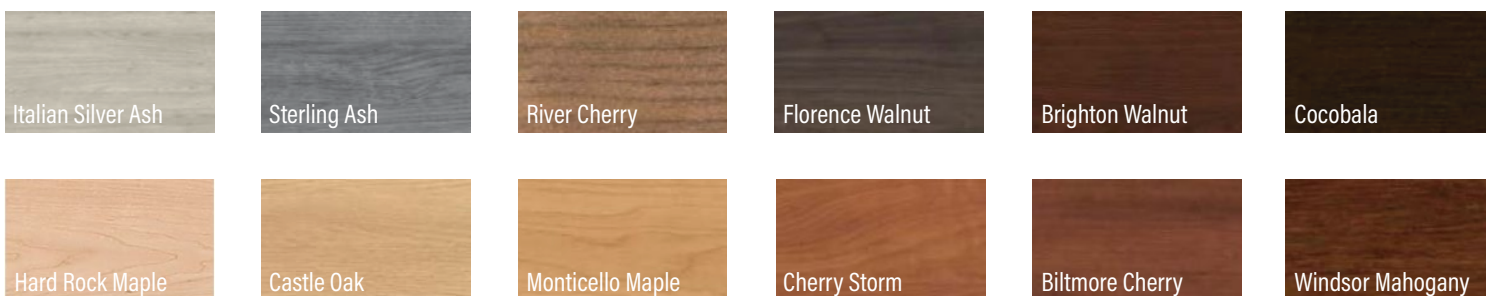

Wood Grain Laminate Options