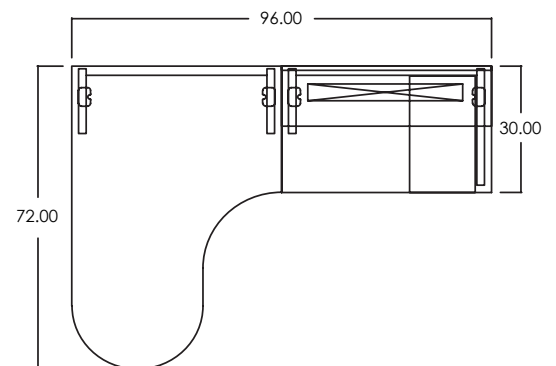

FLEXSTATION TYPICAL 6: (L-SHAPED W/ ADJ. RETURN)

Included Furniture:

1. Piano Peninsula Worksurface 48" x 72"
   - RA Bonita ET Height Adjustable 30" x 48"
   - Mobile Pedestal Box/File 30"
2. Please contact your Sales Representative for pricing