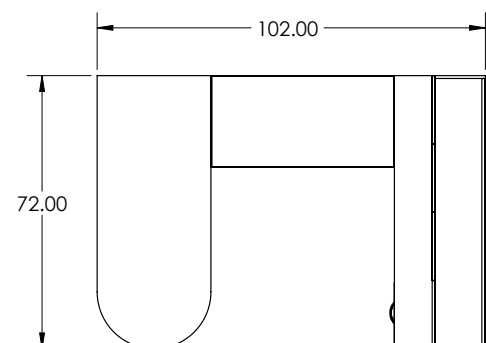

MARATHON TYPICAL 4: (U-SHAPED W/ ADJ. BRIDGE)

Included Furniture:

1. Marathon D-Shaped Desk (Left) 30" x 72"
   - RA Bonita ET Adj. Height Table 24" x 48"
   - Marathon Rectangular Desk 24" x 72"
   - Marathon 72" Hutch W/ (4) 18" Doors
   - Marathon 72" Tackboard
   - Marathon Mobile BBF (3-Drawer)
2. Please contact your Sales Representative for pricing