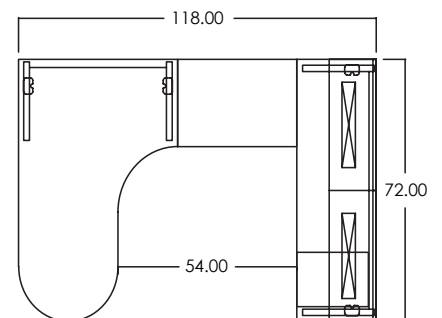

FLEXSTATION TYPICAL 8: (U-SHAPED W/ ADJ. BRIDGE)

Included Furniture:

1. Piano Peninsula Worksurface 48" x 72"
   - RA Bonita ET Adjustable Height 24" x 48"
   - Basic Worksurface 24" x 72"
   - Universal Overhead (Laminate)
   - Mobile Pedestal Box/File 24"
2. ** Please contact your Sales Representative for pricing.*