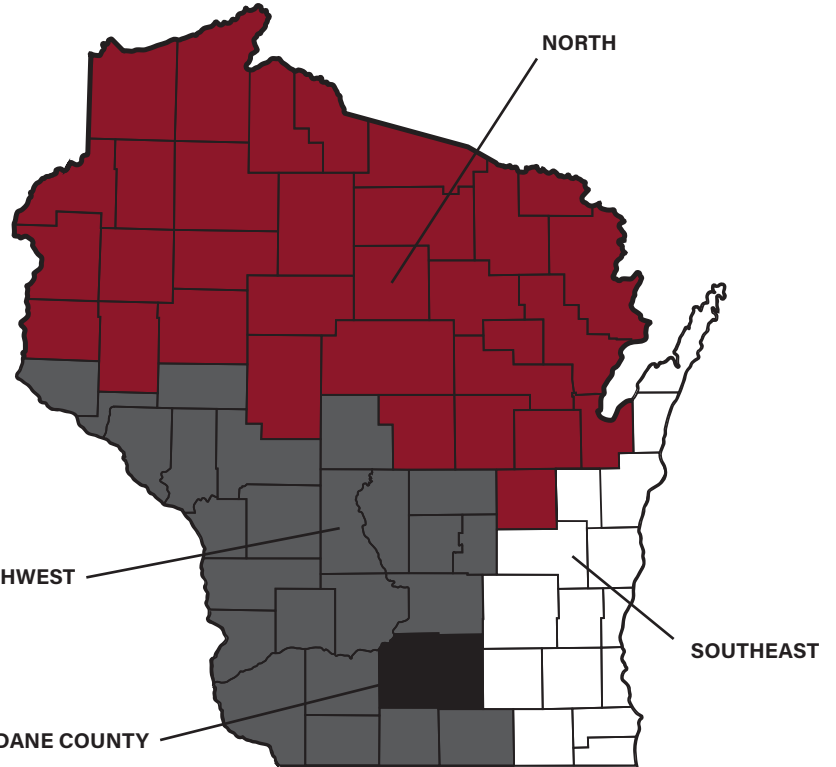

BCE Furniture Sales Representatives:

NORTH TERRITORY

Kevin Erickson (BCE Furniture Sales Consultant)
Phone: 715.210.0868
E-mail: kevin.erickson@wisconsin.gov

Hui (Alice) Tian (Inside Sales Representative)
Phone: 608.240.5250
E-mail: hui.tian1@wisconsin.gov

SOUTHWEST TERRITORY

Leigh Jahn (BCE Furniture Sales Consultant)
Phone: 608.225.2446
E-mail: leigh.jahn@wisconsin.gov

Lukas Adams (Inside Sales Representative)
Phone: 608.240.5228
E-mail: lukas.adams@wisconsin.gov

SOUTHEAST TERRITORY

Michelle Presentin (BCE Furniture Sales Consultant)
Phone: 608.444.2679
E-mail: michelle.presentin@wisconsin.gov

Lindsay Bents (Inside Sales Representative)
Phone: 608.240.5211
E-mail: lindsay.bents@wisconsin.gov

SELECT CUSTOMERS (DANE COUNTY)

Represented by: Leigh Jahn (BCE Furniture Sales Consultant - Dane County)
DATCP, DCF, DSPS, DMA, DNR, DOA, DOC All, DOR, DPI, DVA, ETF,
Other State Agencies, Non-Profit Organizations, County/State Judicial/
State Legislative/Other Gov't, UW-Stout, WTCS

Represented by: Michelle Presentin (BCE Furniture Sales Consultant - Dane County)
DHS, DOT, DWD, UW-All other, UW-Extension, UW-Madison, UW-System

MAIN OFFICE / SHOWROOM
3099 EAST WASHINGTON AVE.
MADISON, WI 53708

608.240.5200

— Bureau of —
**Correctional
Enterprises**

About Our Desking Essentials

BCE's Desking Essentials Collection creates upscale environments for intelligent work spaces. Choose from a variety of available surface finishes, edge styles, and handle options. Our desking essentials furniture offers a distinguished look for any office or private work area. Add a functional height adjustable worksurface to your desking configuration, or choose from some of our basic model options.

For more information visit:
www.shopbce.com