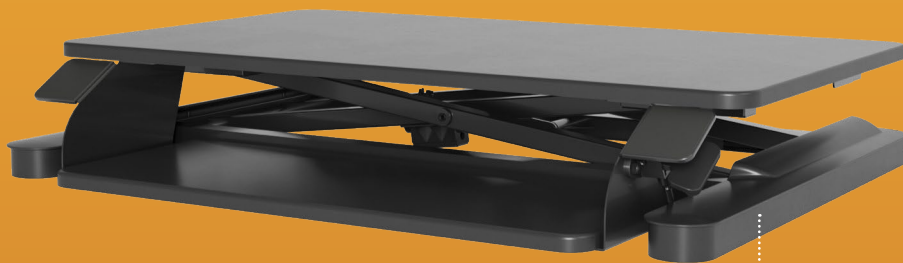

# S2S

sit-to-stand workstation

**NEW  
DESIGN**

# sit, stand, be well

*S2S quickly converts a fixed height desk to an active, height adjustable workstation. Featuring two platforms, one for a keyboard and mouse, and the other for a monitor or laptop – the S2S moves all of the workstation essentials in one fluid motion, stopping at any point along the way.*

One-handed operation with weight adjustable pneumatic lift capability

Worksurface and keyboard tray move simultaneously

# S2S

sit-to-stand workstation

Pneumatic height adjustment

Weight adjustable counterbalance pneumatic lift capability; built-in tension adjustment

Weight capacity: 35 lbs.

16.0" height adjustment range

-- Retracted height: 6.0"