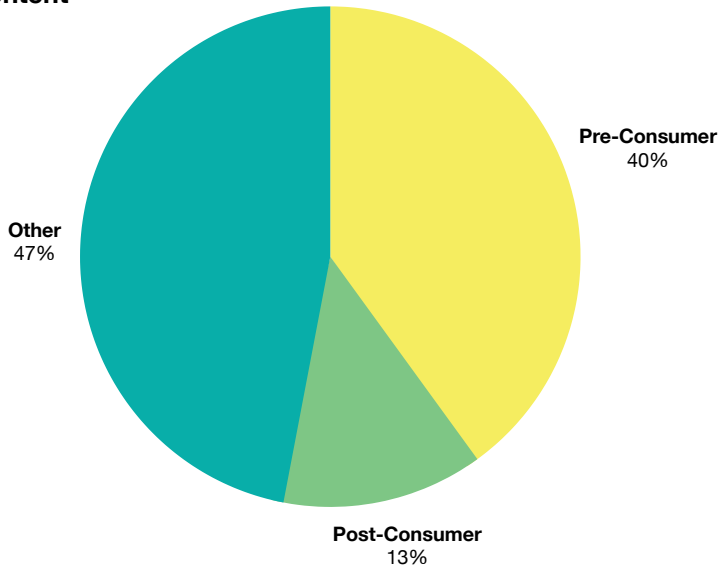

EC2

Environmental
Sustainability

EC2 | 235 Series

ENVIRONMENTAL PRODUCT SUMMARY

Materials Breakdown

Recycled Content

53%
Recyclable