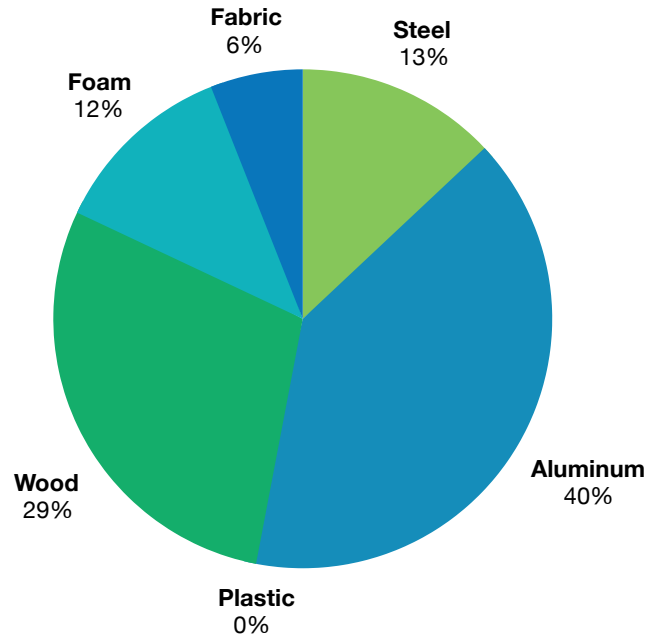

EC2

Environmental
Sustainability

EC2 | 235 Series

ENVIRONMENTAL PRODUCT SUMMARY

Materials Breakdown

Recycled Content

53%
Recyclable