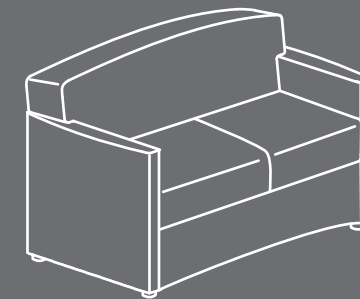

TABLE OF CONTENTS

JESSA SOFA | JESSA LOVESEAT | JESSA LOUNGE CHAIR (Pictured From Left to Right)

JESSA SPECIFICATIONS

JESSA LOUNGE CHAIR

W 31.5 | D 30 | H 32.5
 Seat: W 21.75 | D 20 | H 18.5
 Arm Height: 24.5
 Weight: 65 lbs.