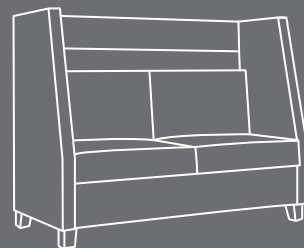

PLUG-IN

Optional power outlet and dual USB ports so you'll never run out of battery.

BRUSHED ALUMINUM LEGS

Sturdy aluminum legs, coated with silver proxy and plastic glides.

TRULLO ONE & TWO SEATER LOUNGE FURNITURE | TRULLO UPHOLSTERED TABLE

TRULLO SPECIFICATIONS

TRULLO ONE-SEATER LOUNGE

W 37 | D 31 | H 48
Seat Height: 18,5

TRULLO TWO-SEATER LOUNGE

W 55 | D 31 | H 48
Seat Height: 18,5

TRULLO THREE-SEATER LOUNGE

W 79,5 | D 31 | H 48
Seat Height: 18,5