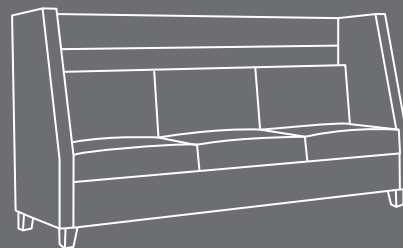

TRULLO SPECIFICATIONS

TRULLO ONE-SEATER LOUNGE

W 37 | D 31 | H 48
Seat Height: 18,5

TRULLO TWO-SEATER LOUNGE

W 55 | D 31 | H 48
Seat Height: 18,5

TRULLO THREE-SEATER LOUNGE

W 79,5 | D 31 | H 48
Seat Height: 18,5

TRULLO GANGING TABLE

W 23,25 | D 22 | H 13,75
Table Height: 13,75

TRULLO SINGLE BENCH

W 22 | D 22,5 | H 18,5
Seat Height: 18,5

TRULLO UPHOLSTERED TABLE

W 23,25 | D 22 | H 13,75
Table Height: 13,75

TRULLO DOUBLE BENCH