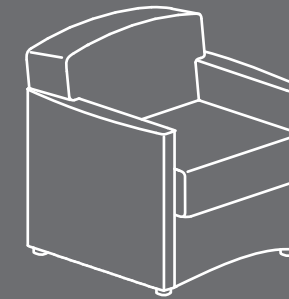

TABLE OF CONTENTS

JESSA SOFA | JESSA LOVESEAT | JESSA LOUNGE CHAIR (Pictured From Left to Right)

JESSA SPECIFICATIONS

JESSA LOUNGE CHAIR

W 31.5 | D 30 | H 32.5
 Seat: W 21.75 | D 20 | H 18.5
 Arm Height: 24.5
 Weight: 65 lbs.