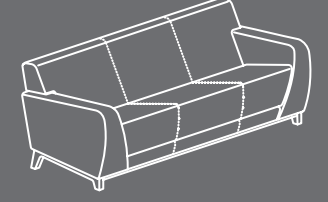

SUAVE WOOD BASE CHAIR AND A HALF

W 38 | D 38.25 | H 31
 Weight: 75 lbs.

SUAVE LOVESEAT

W 55 | D 33.5 | H 28.25
 Weight: 90 lbs.

SUAVE LOVESEAT WOOD BASE

W 55 | D 33.5 | H 28.25
 Weight: 90 lbs.

SUAVE SOFA

W 78 | D 33.5 | H 31
 Weight: 110 lbs.

SUAVE SOFA WOOD BASE

W 78 | D 33.5 | H 31
 Weight: 110 lbs.

SUAVE LOUNGE CHAIR W/ TABLET ARM

W 32 | D 33.5 | H 28.25
 Weight: 65 lbs.

SUAVE LOUNGE CHAIR W/ TABLET ARM & WOOD BASE

W 32 | D 33.5 | H 28.25
 Weight: 65 lbs.