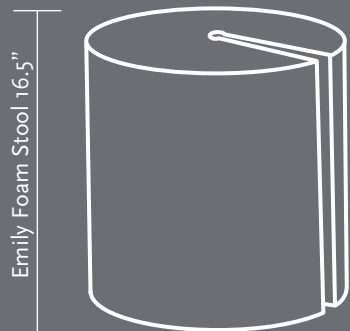

EMILY STOOL / TABLE (Separated)

EMILY SPECIFICATIONS

EMILY STOOL / TABLE

W 16.5 | D 19.75 | H 18
(Foam) Seat Height - 16.5
Weight: 28 lbs.

Emily Foam Stool | 16.5"

Emily Table Base | 18"

The Emily Stool is a sleek amalgamation of a table and seating product — uniquely designed to be easily converted. The stool's trumpet base is vibrant but soft with its rotund silhouette and durable foam to provide excellent comfort and support. Put Emily in any environment to create and illuminate the feeling of spaciousness in a cozy home, office, or studio.