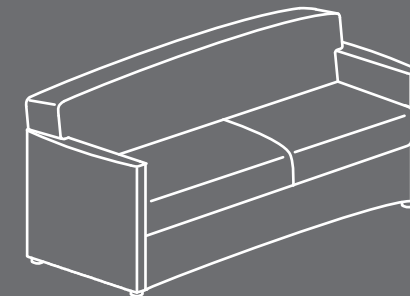

JESSA SOFA

W 75.5 | D 30 | H 32.5
Seat: W 65.5 | D 20 | H 18.5
Arm Height: 24.5
Weight: 110 lbs.