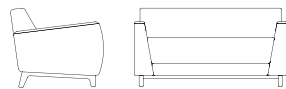

1223 Suavé Chair and a Half
Width: 38 Depth: 38.25 Height: 31
COM: 6 yards Weight: 75 lbs

**1223WAB/WA/B
Suavé Wood Arm Chair and a Half**
Width: 38 Depth: 38.25 Height: 31
COM: 6 yards Weight: 75 lbs

1323 Suavé Lounge Chair
Width: 32 Depth: 33.5 Height: 28.25
COM: 4.5 yards Weight: 65 lbs

**1323WAB/WA/B
Suavé Lounge Wood Arm Chair**
Width: 32 Depth: 33.5 Height: 28.25
COM: 4.5 yards Weight: 65 lbs

1333 Suavé Loveseat
Width: 55 Depth: 33.5 Height: 28.25
COM: 6.5 yards Weight: 90 lbs

1333WAB/WA/B Suavé Wood Arm Loveseat
Width: 55 Depth: 33.5 Height: 28.25
COM: 6.5 yards Weight: 90 lbs