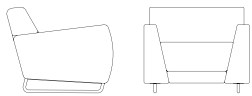

The Suavé collection captures the less formal, casual lifestyle of today's students and workers while complementing a variety of interiors. The pieces are residentially influenced with popular mid-century modern elements. Highly functional and well-built, the furnishings ensure both ease and comfort—precisely what a lounge space is intended to provide.

1223 Suavé Chair and a Half
Width: 38 Depth: 38.25 Height: 31
COM: 6 yards Weight: 75 lbs