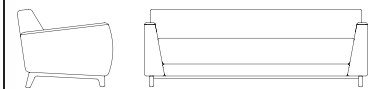

1223 Suavé Chair and a Half
Width: 38 Depth: 38.25 Height: 31
COM: 6 yards Weight: 75 lbs

**1223WAB/WA/B
Suavé Wood Arm Chair and a Half**
Width: 38 Depth: 38.25 Height: 31
COM: 6 yards Weight: 75 lbs

1323 Suavé Lounge Chair
Width: 32 Depth: 33.5 Height: 28.25
COM: 4.5 yards Weight: 65 lbs

**1323WAB/WA/B
Suavé Lounge Wood Arm Chair**
Width: 32 Depth: 33.5 Height: 28.25
COM: 4.5 yards Weight: 65 lbs

1333 Suavé Loveseat
Width: 55 Depth: 33.5 Height: 28.25
COM: 6.5 yards Weight: 90 lbs

1333WAB/WA/B Suavé Wood Arm Loveseat
Width: 55 Depth: 33.5 Height: 28.25
COM: 6.5 yards Weight: 90 lbs

1343 Suavé Sofa
Width: 78 Depth: 33.5 Height: 28.25
COM: 8.5 yards Weight: 110 lbs

1343W Suavé Wood Arm Sofa
Width: 78 Depth: 33.5 Height: 28.25
COM: 8.5 yards Weight: 110 lbs

**1313-T Suavé Lounge Chair
with Tablet Arm**
Width: 32 Depth: 33.5 Height: 28.25
COM: 4.5 yards Weight: 65 lbs