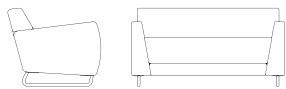

1223 Suavé Chair and a Half
Width: 38 Depth: 38.25 Height: 31
COM: 6 yards Weight: 75 lbs

**1223WAB/WA/B
Suavé Wood Arm Chair and a Half**
Width: 38 Depth: 38.25 Height: 31
COM: 6 yards Weight: 75 lbs

1323 Suavé Lounge Chair
Width: 32 Depth: 33.5 Height: 28.25
COM: 4.5 yards Weight: 65 lbs

**1323WAB/WA/B
Suavé Lounge Wood Arm Chair**
Width: 32 Depth: 33.5 Height: 28.25
COM: 4.5 yards Weight: 65 lbs

1333 Suavé Loveseat
Width: 55 Depth: 33.5 Height: 28.25
COM: 6.5 yards Weight: 90 lbs

1333WAB/WA/B Suavé Wood Arm Loveseat
Width: 55 Depth: 33.5 Height: 28.25
COM: 6.5 yards Weight: 90 lbs