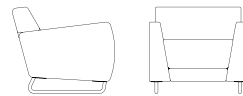

1323 Suavé Lounge Chair
Width: 32 Depth: 33.5 Height: 28.25
COM: 4.5 yards Weight: 65 lbs