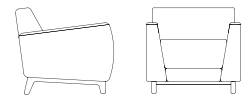

1223 Suavé Chair and a Half
Width: 38 Depth: 38.25 Height: 31
COM: 6 yards Weight: 75 lbs

**1223WAB/WA/B
Suavé Wood Arm Chair and a Half**
Width: 38 Depth: 38.25 Height: 31
COM: 6 yards Weight: 75 lbs

1323 Suavé Lounge Chair
Width: 32 Depth: 33.5 Height: 28.25
COM: 4.5 yards Weight: 65 lbs