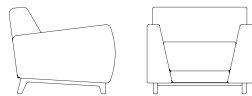

**1223WAB/WA/B
Suavé Wood Arm Chair and a Half**
Width: 38 Depth: 38.25 Height: 31
COM: 6 yards Weight: 75 lbs