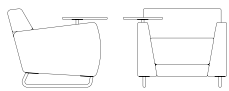

**1323WAB/WA/B
Suavé Lounge Wood Arm Chair**
Width: 32 Depth: 33.5 Height: 28.25
COM: 4.5 yards Weight: 65 lbs

1333 Suavé Loveseat
Width: 55 Depth: 33.5 Height: 28.25
COM: 6.5 yards Weight: 90 lbs

1333WAB/WA/B Suavé Wood Arm Loveseat
Width: 55 Depth: 33.5 Height: 28.25
COM: 6.5 yards Weight: 90 lbs

1343 Suavé Sofa
Width: 78 Depth: 33.5 Height: 28.25
COM: 8.5 yards Weight: 110 lbs

1343W Suavé Wood Arm Sofa
Width: 78 Depth: 33.5 Height: 28.25
COM: 8.5 yards Weight: 110 lbs

**1313-T Suavé Lounge Chair
with Tablet Arm**
Width: 32 Depth: 33.5 Height: 28.25
COM: 4.5 yards Weight: 65 lbs