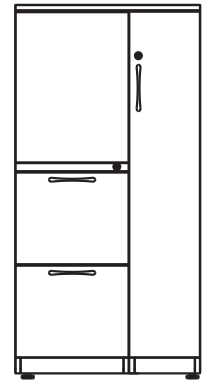

Lateral files are available in 2-, 3-, 4-, and 5-drawer configurations as well as 30", 36", and 42" widths for multiple applications. In addition to 4 standard drawers for side to side filing, 5-drawer files contain a receding door and rollout shelf with plate dividers to store binders and books.

#### Freestanding:

**Box/Box/File Pedestal**  
W 15 D 17-5/8 H 27-5/8  
W 15 D 21-5/8 H 27-5/8

**File/File Pedestal**  
W 15 D 17-5/8 H 27-5/8  
W 15 D 21-5/8 H 27-5/8

**Wardrobe/Cabinet FF**  
W 24 D 22 H 48  
64 H also available  
left or right available

**Wardrobe/Cabinet BBF**  
W 24 D 22 H 48  
64 H also available  
left or right available

**Wardrobe with Side Access Bookshelf BBF**  
W 24 D 22 H 48  
64 H also available  
left or right available

**Wardrobe with Side Access Bookshelf FF**  
W 24 D 22 H 48  
64 H also available  
left or right available