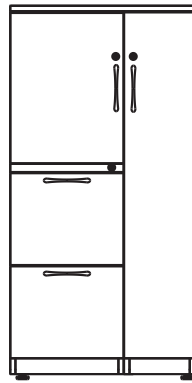

Lateral files are available in 2-, 3-, 4-, and 5-drawer configurations as well as 30", 36", and 42" widths for multiple applications. In addition to 4 standard drawers for side to side filing, 5-drawer files contain a receding door and rollout shelf with plate dividers to store binders and books.

#### Mobile:

**Box/File Pedestal**  
W 15 D 17-5/8 H 21-3/4  
W 15 D 21-5/8 H 21-3/4

**Box/Box/File Pedestal**  
W 15 D 17-5/8 H 27-5/8  
W 15 D 21-5/8 H 27-5/8

**File/File Pedestal**  
W 15 D 17-5/8 H 27-5/8  
W 15 D 21-5/8 H 27-5/8

#### Freestanding:

**Box/Box/File Pedestal**  
W 15 D 17-5/8 H 27-5/8  
W 15 D 21-5/8 H 27-5/8

**File/File Pedestal**  
W 15 D 17-5/8 H 27-5/8  
W 15 D 21-5/8 H 27-5/8

**Wardrobe/Cabinet FF**  
W 24 D 22 H 48  
64 H also available  
left or right available