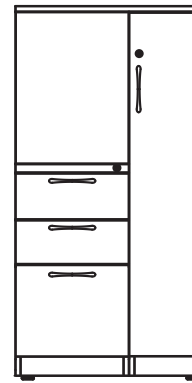

Lateral files are available in 2-, 3-, 4-, and 5-drawer configurations as well as 30", 36", and 42" widths for multiple applications. In addition to 4 standard drawers for side to side filing, 5-drawer files contain a receding door and rollout shelf with plate dividers to store binders and books.

#### Freestanding:

**Box/Box/File Pedestal**  
W 15 D 17-5/8 H 27-5/8  
W 15 D 21-5/8 H 27-5/8

**File/File Pedestal**  
W 15 D 17-5/8 H 27-5/8  
W 15 D 21-5/8 H 27-5/8

**Wardrobe/Cabinet FF**  
W 24 D 22 H 48  
64 H also available  
left or right available

**Wardrobe/Cabinet BBF**  
W 24 D 22 H 48  
64 H also available  
left or right available

**Wardrobe with Side Access Bookshelf BBF**  
W 24 D 22 H 48  
64 H also available  
left or right available

**Wardrobe with Side Access Bookshelf FF**  
W 24 D 22 H 48  
64 H also available  
left or right available