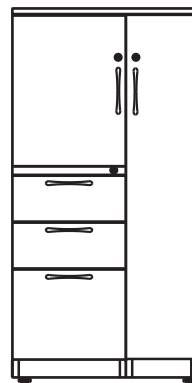

Lateral files are available in 2-, 3-, 4-, and 5-drawer configurations as well as 30", 36", and 42" widths for multiple applications. In addition to 4 standard drawers for side to side filing, 5-drawer files contain a receding door and rollout shelf with plate dividers to store binders and books.

# Pedestals & Double Pedestals

The stalwart anchors of the Vini line, pedestal files are available in three styles: mobile files with casters, freestanding files with glides, and worksurface supporting files identified by the keyhole slots in their tops.

#### Freestanding:

**Box/Box/File Pedestal**  
W 15 D 17-5/8 H 27-5/8  
W 15 D 21-5/8 H 27-5/8

**File/File Pedestal**  
W 15 D 17-5/8 H 27-5/8  
W 15 D 21-5/8 H 27-5/8

**Wardrobe/Cabinet FF**  
W 24 D 22 H 48  
64 H also available  
left or right available

**Wardrobe/Cabinet BBF**  
W 24 D 22 H 48  
64 H also available  
left or right available

**Wardrobe with Side Access Bookshelf BBF**  
W 24 D 22 H 48  
64 H also available  
left or right available

**Wardrobe with Side Access Bookshelf FF**  
W 24 D 22 H 48  
64 H also available  
left or right available