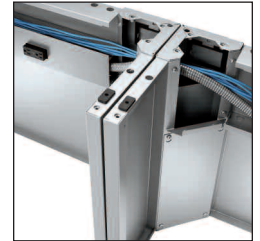

Rigid Wireway - Flexible desk jumpers connect the power systems of adjoining desks, reducing the number of feeds required.