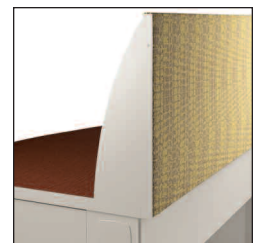

Behind Worksurface Mounted Screens - provide privacy independent of stanchions and overheads.