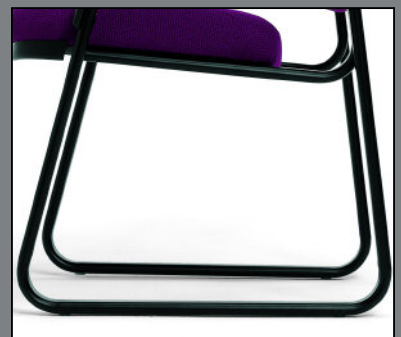

Extra wide seat area (19-7/8"), extra seat depth (20") and extra deep cushioning for superior comfort.

Advise offers a black, textured, urethane back shroud for added strength and support.

Preformed, full-length polyurethane arm pads provide a soft yet stable base for arms and elbows.

Made of 18 gauge tubing, the sleek and durable black powder-coated tubular sled base frame can withstand years of use.

Guest Seating

The Advise Seating sled base side chair is perfect for any lobby, entryway or waiting room. Offering aesthetic appeal – with a black tubular frame, black urethane arms and a black urethane textured back, it is conventional enough to fit into any setting. And with various fabric colors from which to choose, it is also attractive enough fit into any setting.

The Advise Seating's generous 19-7/8" wide by 20" deep seat offers more cushion and comfort than standard plastic stacking chairs. The luxurious

contoured cushioning is a feature that will be especially appreciated when meetings or the wait goes on longer than normal.

Advise Seating is also strong and durable. Built with solid framing and uncompromising quality, it can handle all shapes and sizes that may occupy it. It's an exceptional chair for high traffic waiting areas where people come and go all hours of the day.