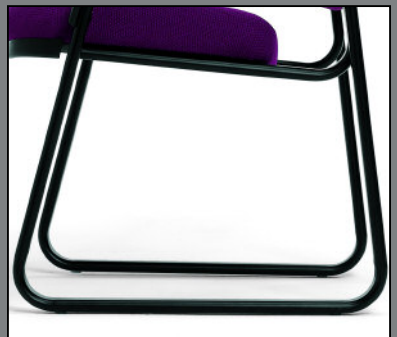

Extra wide seat area (19-7/8"), extra seat depth (20") and extra deep cushioning for superior comfort.

Advise offers a black, textured, urethane back shroud for added strength and support.

Preformed, full-length polyurethane arm pads provide a soft yet stable base for arms and elbows.

Made of 18 gauge tubing, the sleek and durable black powder-coated tubular sled base frame can withstand years of use.

## Guest Seating

The Advise Seating sled base side chair is perfect for any lobby, entryway or waiting room. Offering aesthetic appeal – with a black tubular frame, black urethane arms and a black urethane textured back, it is conventional enough to fit into any setting. And with various fabric colors from which to choose, it is also attractive enough fit into any setting.

The Advise Seating's generous 19-7/8" wide by 20" deep seat offers more cushion and comfort than standard plastic stacking chairs. The luxurious

contoured cushioning is a feature that will be especially appreciated when meetings or the wait goes on longer than normal.