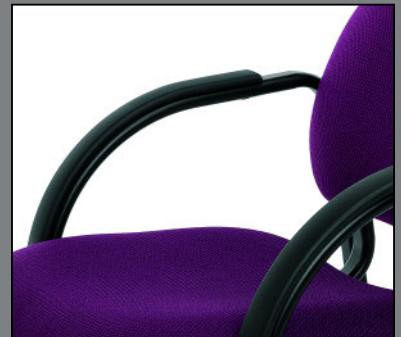

Extra wide seat area (19-7/8"), extra seat depth (20") and extra deep cushioning for superior comfort.

Advise offers a black, textured, urethane back shroud for added strength and support.

Preformed, full-length polyurethane arm pads provide a soft yet stable base for arms and elbows.

Made of 18 gauge tubing, the sleek and durable black powder-coated tubular sled base frame can withstand years of use.

Guest Seating

The Advise Seating sled base side chair is perfect for any lobby, entryway or waiting room. Offering aesthetic appeal – with a black tubular frame, black urethane arms and a black urethane textured back, it is conventional enough to fit into any setting. And with various fabric colors from which to choose, it is also attractive enough fit into any setting.

The Advise Seating's generous 19-7/8" wide by 20" deep seat offers more cushion and comfort than standard plastic stacking chairs. The luxurious

contoured cushioning is a feature that will be especially appreciated when meetings or the wait goes on longer than normal.

Advise Seating is also strong and durable. Built with solid framing and uncompromising quality, it can handle all shapes and sizes that may occupy it. It's an exceptional chair for high traffic waiting areas where people come and go all hours of the day.