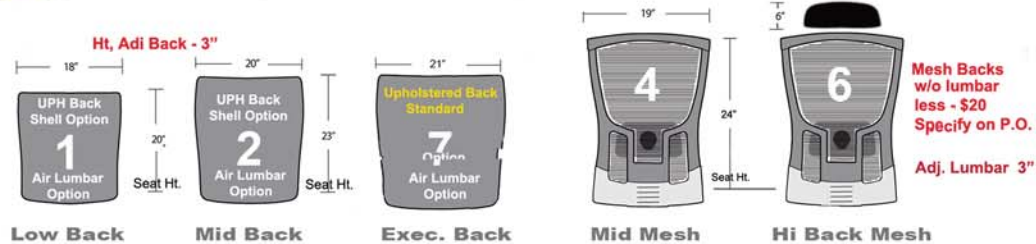

2013

● 72 Hour Quick Ship 1-20 chairs per order
FRO → to → Ship

1 GR. COVER LIST PRICE GR COVER LIST PRICE

JA1- GR1	690	JA 4- GR4	850
JA2- GR2 / COM	730	JA 5- GR5	980
JA3- GR3 / COL	780	SEE COVER CARDS	

HOW TO: SPECIFY AND PRICE

STEPS **1** - **2** - **3** - **4** - **5**

MODEL NO. = JA1 - 11 - 11 - 11 - 11

LIST PRICE = 690 + 0 + 0 + 70 + 0 = \$760

2 BACK AND SEAT COMBINATIONS FIRST OF TWO DIGITS = THE BACK SIZE SECOND DIGIT IS THE SEAT SIZE