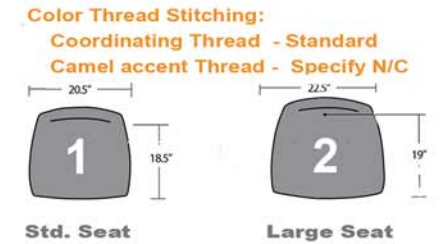

JAGUAR

HUGG SEATING

OPTIONS / MODEL NO. / PRICE LIST

PRICE LIST

2013

● 72 Hour Quick Ship 1-20 chairs per order
FRO → to → Ship

1 GR. COVER LIST PRICE GR COVER LIST PRICE

JA1- GR1	690	JA 4- GR4	850
JA2- GR2 / COM	730	JA 5- GR5	980
JA3- GR3 / COL	780	SEE COVER CARDS	

HOW TO: SPECIFY AND PRICE

STEPS **1** - **2** - **3** - **4** - **5**

MODEL NO. = JA1 - 11 - 11 - 11 - 11

LIST PRICE = 690 + 0 + 0 + 70 + 0 = $760

2 BACK AND SEAT COMBINATIONS FIRST OF TWO DIGITS = THE BACK SIZE SECOND DIGIT IS THE SEAT SIZE

11- Low Back / Std Seat	+ 00	1 1/3 yds	41- MB Mesh / Std Seat	+ 00	3/4 yd
12- Low Back / Lrg Seat	+ 60	1 1/2 yds	42- MB Mesh / Lrg Seat	+ 40	1 yd
21- Mid Back / Std Seat	+ 20	1 2/3 yds	61- HB Mesh / Std Seat	+ 30	1 yd
22- Mid Back / Lrg Seat	+ 80	1 3/4 yds	62- HB Mesh / Lrg Seat	+ 70	1/2 yds
71- Exec Back / Std Seat	+ 120	2 1/2 yds			

Uph Back Opt - Spec. on PO + 60 +3/4
Air Lumbar Opt - Spec. on PO + 80

Mesh Color - Blk/Grey w/ Silver Tail Default color
w/ Black Tail Specify on PO

Color Thread Stitching:
Coordinating Thread - Standard
Camel accent Thread - Specify N/C

JAGUAR SEATING DIMENSIONS

Total Height:
Uph LB 35" - 42" MB 38" - 45" EB 38" - 45"
Mesh MB 40" - 44" HB 46" - 50"

Total Width:
Ht./Width Adj. arms Std Seat 27" - 31" Lg. Seat 29" - 33"
Fixed / Fold Back Std Seat 27" Lg. Seat 29"

Seat Height:
Std Base 17" h - 21" Spyder / Pol. Alum Base 18" h - 22" h

See above for Back / Seats dimensions