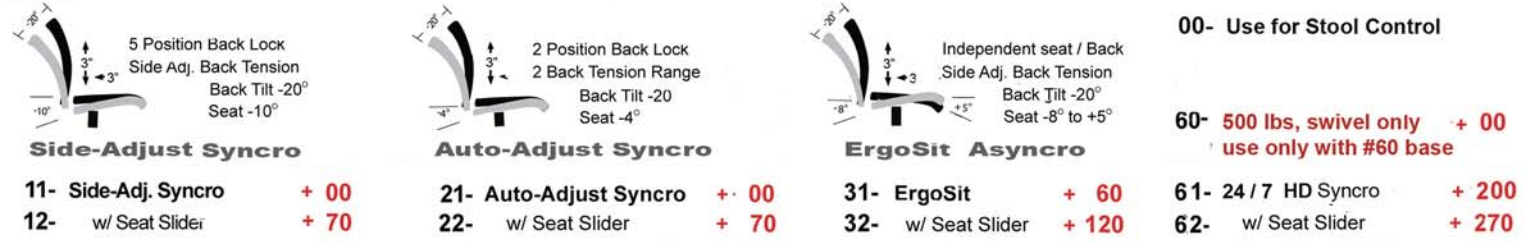

Uph Back Opt - Spec. on PO + 60 +3/4
Air Lumbar Opt - Spec. on PO + 80

Mesh Color - Blk/Grey w/ Silver Tail Default color
w/ Black Tail Specify on PO

Color Thread Stitching:
Coordinating Thread - Standard
Camel accent Thread - Specify N/C

JAGUAR SEATING DIMENSIONS

Total Height:
Uph LB 35" - 42" MB 38" - 45" EB 38" - 45"
Mesh MB 40" - 44" HB 46" - 50"

Total Width:
Ht./Width Adj. arms Std Seat 27" - 31" Lg. Seat 29" - 33"
Fixed / Fold Back Std Seat 27" Lg. Seat 29"

Seat Height:
Std Base 17" h - 21" Spyder / Pol. Alum Base 18" h - 22" h

See above for Back / Seats dimensions

3 CONTROL CHOICE

11- Side-Adj. Syncro	+ 00	21- Auto-Adjust Syncro	+ 00	31- ErgoSit	+ 60	00- Use for Stool Control
12- w/ Seat Slider	+ 70	22- w/ Seat Slider	+ 70	32- w/ Seat Slider	+ 120	60- 500 lbs, swivel only + 00 use only with #60 base
						61- 24 / 7 HD Syncro + 200
						62- w/ Seat Slider + 270

4 ARM CHOICES

00- No Arms	+ 00	11- Adj. Height (Blk / Blk)	+ 70	14- Adj. Height (Blk / Chr)	+ 90	21- Fold Back	+ 80	32- C-Arm (Soft PU)	+ 100
		12- w/ Width Slider	+ 80	15- w/ Width Slider	+ 100	22- w/ Pad Slider	+ 100		
		13- w/ Width & Pad Slider	+ 90	16- w/ Width & Pad Slider	+ 110				