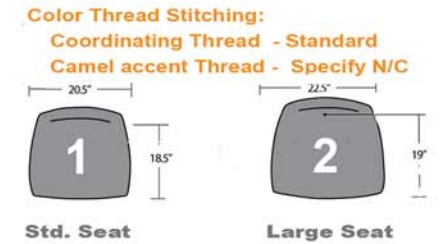

JAGUAR

HUGG SEATING

OPTIONS / MODEL NO. / PRICE LIST

PRICE LIST

2013

● 72 Hour Quick Ship 1-20 chairs per order
FRO → to → Ship

1 GR. COVER LIST PRICE GR COVER LIST PRICE

JA1- GR1	690	JA 4- GR4	850
JA2- GR2 / COM	730	JA 5- GR5	980
JA3- GR3 / COL	780	SEE COVER CARDS	

HOW TO: SPECIFY AND PRICE

STEPS **1** - **2** - **3** - **4** - **5**

MODEL NO. = JA1 - 11 - 11 - 11 - 11

LIST PRICE = 690 + 0 + 0 + 70 + 0 = $760

2 BACK AND SEAT COMBINATIONS FIRST OF TWO DIGITS = THE BACK SIZE SECOND DIGIT IS THE SEAT SIZE

11- Low Back / Std Seat	+ 00	1 1/3 yds	41- MB Mesh / Std Seat	+ 00	3/4 yd
12- Low Back / Lrg Seat	+ 60	1 1/2 yds	42- MB Mesh / Lrg Seat	+ 40	1 yd
21- Mid Back / Std Seat	+ 20	1 2/3 yds	61- HB Mesh / Std Seat	+ 30	1 yd
22- Mid Back / Lrg Seat	+ 80	1 3/4 yds	62- HB Mesh / Lrg Seat	+ 70	1/2 yds
71- Exec Back / Std Seat	+ 120	2 1/2 yds			

Uph Back Opt - Spec. on PO + 60 +3/4
Air Lumbar Opt - Spec. on PO + 80

Mesh Color - Blk/Grey w/ Silver Tail Default color
w/ Black Tail Specify on PO

JAGUAR SEATING DIMENSIONS

Total Height:
Uph LB 35" - 42" MB 38" - 45" EB 38" - 45"
Mesh MB 40" - 44" HB 46" - 50"

Total Width:
Ht./Width Adj. arms Std Seat 27" - 31" Lg. Seat 29" - 33"
Fixed / Fold Back Std Seat 27" Lg. Seat 29"

Seat Height:
Std Base 17" h - 21" Spyder / Pol. Alum Base 18" h - 22" h

See above for Back / Seats dimensions

3 CONTROL CHOICE

5 Position Back Lock Side Adj. Back Tension Back Tilt -20° Seat -10° Side-Adjust Syncro	2 Position Back Lock 2 Back Tension Range Back Tilt -20° Seat -4° Auto-Adjust Syncro	Independent seat / Back Side Adj. Back Tension Back Tilt -20° Seat -8° to +5° ErgoSit Asyncro	00- Use for Stool Control 60- 500 lbs, swivel only + 00 use only with #60 base
11- Side-Adj. Syncro + 00 12- w/ Seat Slider + 70	21- Auto-Adjust Syncro + 00 22- w/ Seat Slider + 70	31- ErgoSit + 60 32- w/ Seat Slider + 120	61- 24 / 7 HD Syncro + 200 62- w/ Seat Slider + 270

4 ARM CHOICES

00- No Arms + 00 Height Adj. 3" Width Adj. 3" Pad Slider Opt. 2" Fully Adjustable Arm	Height Adj. 3" Fold Back Arm	Fixed C-Arm Cantilever Arm
11- Adj. Height (Blk / Blk) + 70 12- w/ Width Slider + 80 13- w/ Width & Pad Slider + 90	14- Adj. Height (Blk / Chr) + 90 15- w/ Width Slider + 100 16- w/ Width & Pad Slider + 110	21- Fold Back + 80 22- w/ Pad Slider + 100 32- C-Arm (Soft PU) + 100

5 BASE CHOICES STOOLS FOR 36"- 42" HIGH COUNTERS

Spyder Nr Nylon Base	Nylon Standard Base	Polished Alum. Base	Standard Stool Base + 120 31- For 36" Counter Ht. (Seat Ht. 20"-26") 32- For 42" Counter Ht. (Seat Ht. 25"-34") Spyder Stool Base + 130 41- For 36" Counter Ht. (Seat Ht. 21"-28") 42- For 42" Counter Ht. (Seat Ht. 27"-36") (Silver / Black 60mm Casters- Std) Pol. Alum Stool Base + 230 43- For 36" Counter Ht. (Seat Ht. 21"-28") 44- For 42" Counter Ht. (Seat Ht. 27"-36")
11 Blk / Blk (Carpet Casters) + 00 12 Slvr / Blk (Carpet Casters) + 10 13 Blk / Blk (Soft Casters) + 20 14 Slvr / Blk (Soft Casters) + 30	21- Carpet Casters + 00 22- Soft Casters + 20	15- Carpet Casters + 100 16- Soft Casters + 120	60- 500 lbs. (HD 6 arm base, casters and gas lift) + 400