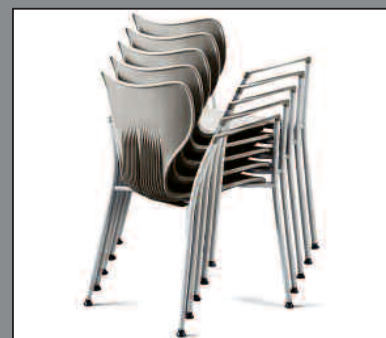

It has a distinctive look and feel that truly expresses an organization's commitment to quality and a flair for design.

The back flex of Solitude offers remarkable comfort. Its unique

shell is contoured and scaled to minimize pressure points. This shape also gives a distinctive look and feel to any environment containing Solitude seating.

Solitude brings high design in at a moderate price. One look will clearly show you how the distinctive style of Solitude can enhance any setting.

The back rib design gives maximum flex and support to each user.

Fiberglass reinforced arms provide strength and style. Arms are offered in the same colors as the seat and back.

The kick-back leg maintains stability and support while seated.

Solitude seating can stack 8 high on the floor or 12 high on the tubular steel transport dolly.

SOLITUDE® Seating

Solitude Armless

These chairs can be used one at a time as a side chair, or grouped in larger conference settings. They also conveniently stack for easy storage.

Solitude is available in a wide variety of colors and finish options. Its innovative, contemporary shell structure can be molded in black or warm grey, which can be accented by a fabric back and seat option.