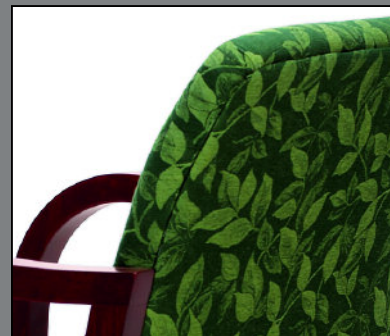

# SOPHIC™ Guest Seating

Seats are generously cushioned and padded for extra comfort through the use of webbing and foam.

Sophic offers graceful, contoured, open wood arms.

Fully-upholstered back features a gentle curve.

Elegantly tapered wooden legs are a feature of the Beech hardwood frame.

The graceful wood frame, open arms and upholstered seat and back provide luxurious comfort. The gently curved, fully

upholstered back lends grace and a modern look to the chair. With its 19" wide seat, Sophic can easily accommodate guests of all shapes and sizes.

Meticulously crafted and built with an uncompromising attention to detail, Sophic offers a rounded contemporary arm style. It is sure to complement any furniture already in use at your organization.

Sophic Seating.  
A new level of sophistication.