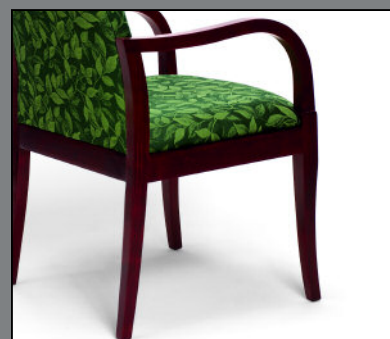

# SOPHIC™ Guest Seating

Seats are generously cushioned and padded for extra comfort through the use of webbing and foam.

Sophic offers graceful, contoured, open wood arms.

Fully-upholstered back features a gentle curve.

Elegantly tapered wooden legs are a feature of the Beech hardwood frame.

## S o p h i c

Durability, comfort and elegance come together harmoniously in the form of the Sophic™ Guest Chair. The elegant contours and transitional styling, as well as the long-lasting comfort, make Sophic the ideal guest chair to add luxury and class to any waiting area, lobby or office.

The graceful wood frame, open arms and upholstered seat and back provide luxurious comfort. The gently curved, fully

upholstered back lends grace and a modern look to the chair. With its 19" wide seat, Sophic can easily accommodate guests of all shapes and sizes.