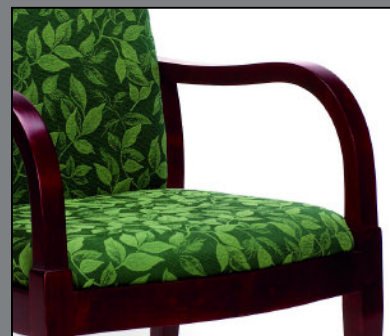

# SOPHIC™ Guest Seating

Seats are generously cushioned and padded for extra comfort through the use of webbing and foam.

Sophic offers graceful, contoured, open wood arms.

Fully-upholstered back features a gentle curve.

Elegantly tapered wooden legs are a feature of the Beech hardwood frame.

## S o p h i c

Durability, comfort and elegance come together harmoniously in the form of the Sophic™ Guest Chair. The elegant contours and transitional styling, as well as the long-lasting comfort, make Sophic the ideal guest chair to add luxury and class to any waiting area, lobby or office.

The graceful wood frame, open arms and upholstered seat and back provide luxurious comfort. The gently curved, fully

upholstered back lends grace and a modern look to the chair. With its 19" wide seat, Sophic can easily accommodate guests of all shapes and sizes.