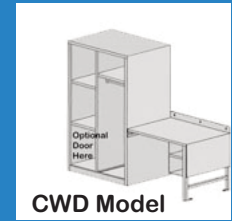

INSTITUTIONAL STORAGE

Designed for the correctional setting, these storage solutions emphasize durability, security and safety.

- All steel, welded construction with mar resistant finish. Combination storage and desk available in CWD models..
- Storage lockers are listed later in this price list.

Product	Description	Size	Price/ea.
IW2464X-□□	Wardrobe, Shelves & Clothing Bar, No Door	24Wx22Dx64"H	$390.00
IW2464D-□□	Wardrobe, Shelves & Clothing Bar, with Door	24Wx22Dx64"H	431.00
IW3064X-□□	Wardrobe, Shelves & Clothing Bar, No Door	30Wx22Dx64"H	403.00
IW3064D-□□	Wardrobe, Shelves & Clothing Bar, with Door	30Wx22Dx64"H	444.00
CWD2464X-R-□□	Wardrobe, with RH Desk, No Door	54Wx22Dx64"H	620.00
CWD2464X-L-□□	Wardrobe, with LH Desk, No Door	54Wx22Dx64"H	620.00
CWD2464D-R-□□	Wardrobe, with RH Desk, with Door	54Wx22Dx64"H	661.00
CWD2464D-L-□□	Wardrobe, with LH Desk, with Door	54Wx22Dx64"H	661.00
CWD3064X-R-□□	Wardrobe, with RH Desk, No Door	60Wx22Dx64"H	663.00
CWD3064X-L-□□	Wardrobe, with LH Desk, No Door	60Wx22Dx64"H	663.00
CWD3064D-R-□□	Wardrobe, with RH Desk, with Door	60Wx22Dx64"H	674.00
CWD3064D-L-□□	Wardrobe, with LH Desk, with Door	60Wx22Dx64"H	674.00
FTLR	Footlocker, top, hinge, hasp	32Wx15Dx14"H	128.00
FTLR-TRAY	Footlocker with tray, top, hinge, hasp	32Wx15Dx14"H	142.00

Specify your choice of color in the double □□ Sand (SA), Warm Grey (WG), Grey (GR), Black (BL), Nutmeg (NG)

TV SHELVES

Designed for the correctional setting, these TV shelves emphasize durability, security and safety.

- All steel, welded construction with mar resistant finish.
- For cell use or in the day room.