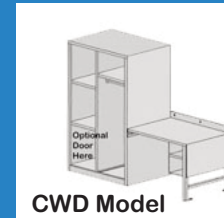

INSTITUTIONAL STORAGE

Designed for the correctional setting, these storage solutions emphasize durability, security and safety.

- All steel, welded construction with mar resistant finish. Combination storage and desk available in CWD models..
- Storage lockers are listed later in this price list.

Product	Description	Size	Price/ea.
IW2464X-□□	Wardrobe, Shelves & Clothing Bar, No Door	24Wx22Dx64"H	$390.00
IW2464D-□□	Wardrobe, Shelves & Clothing Bar, with Door	24Wx22Dx64"H	431.00
IW3064X-□□	Wardrobe, Shelves & Clothing Bar, No Door	30Wx22Dx64"H	403.00
IW3064D-□□	Wardrobe, Shelves & Clothing Bar, with Door	30Wx22Dx64"H	444.00
CWD2464X-R-□□	Wardrobe, with RH Desk, No Door	54Wx22Dx64"H	620.00
CWD2464X-L-□□	Wardrobe, with LH Desk, No Door	54Wx22Dx64"H	620.00
CWD2464D-R-□□	Wardrobe, with RH Desk, with Door	54Wx22Dx64"H	661.00
CWD2464D-L-□□	Wardrobe, with LH Desk, with Door	54Wx22Dx64"H	661.00
CWD3064X-R-□□	Wardrobe, with RH Desk, No Door	60Wx22Dx64"H	663.00
CWD3064X-L-□□	Wardrobe, with LH Desk, No Door	60Wx22Dx64"H	663.00
CWD3064D-R-□□	Wardrobe, with RH Desk, with Door	60Wx22Dx64"H	674.00
CWD3064D-L-□□	Wardrobe, with LH Desk, with Door	60Wx22Dx64"H	674.00
FTLR	Footlocker, top, hinge, hasp	32Wx15Dx14"H	128.00
FTLR-TRAY	Footlocker with tray, top, hinge, hasp	32Wx15Dx14"H	142.00

Specify your choice of color in the double □□ Sand (SA), Warm Grey (WG), Grey (GR), Black (BL), Nutmeg (NG)

TV SHELVES

Designed for the correctional setting, these TV shelves emphasize durability, security and safety.

- All steel, welded construction with mar resistant finish.
- For cell use or in the day room.